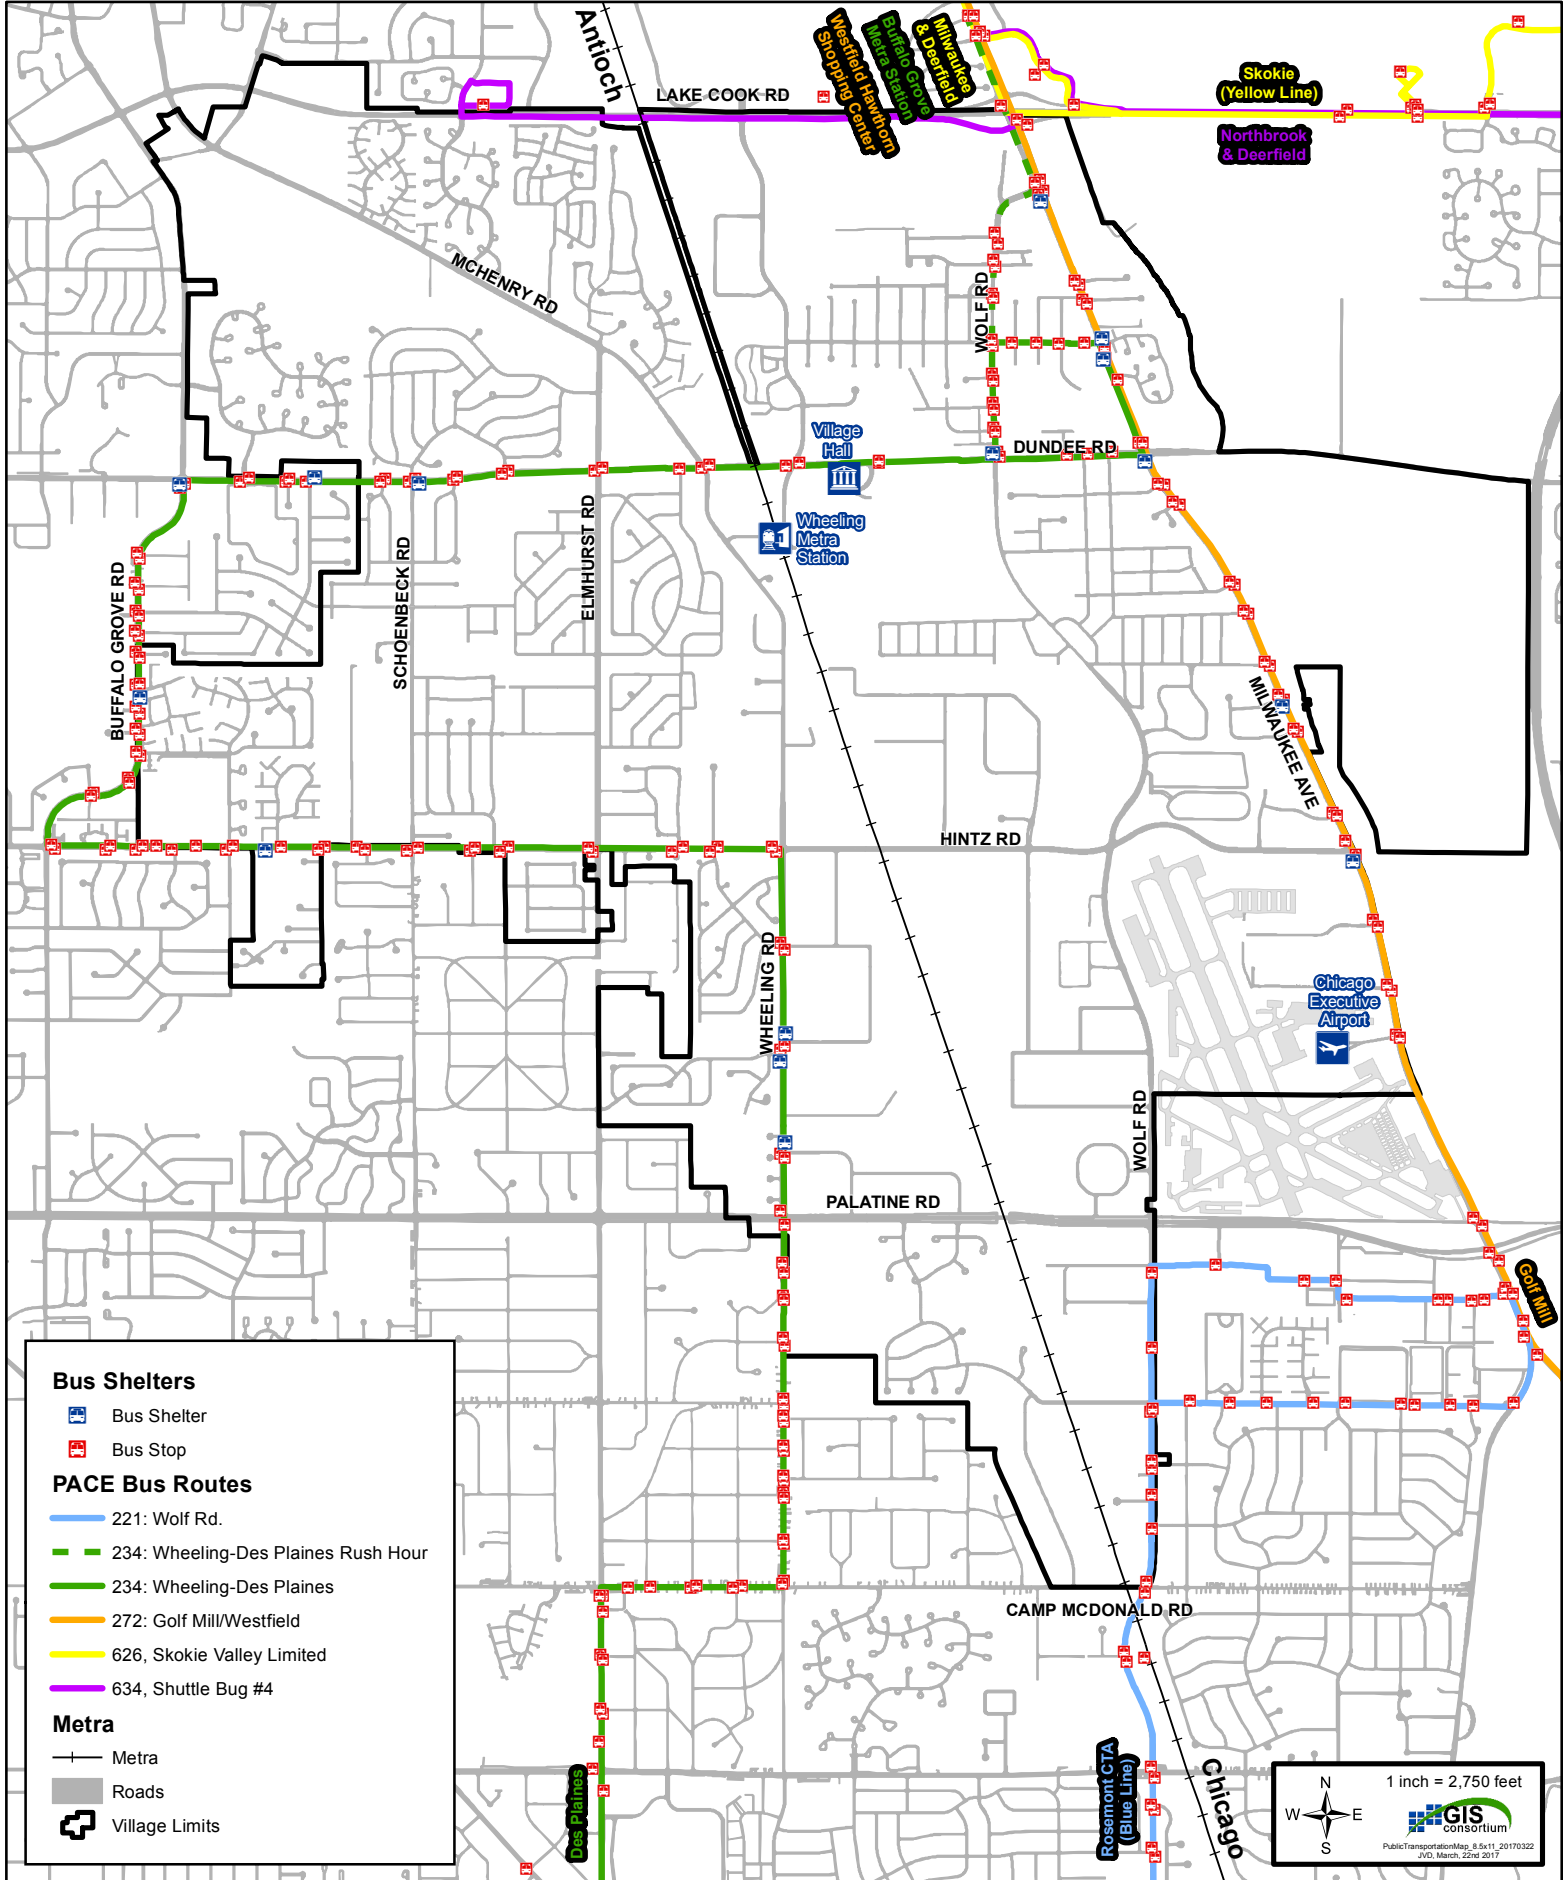

Village of Wheeling Public Transportation Map

Bus Shelters

- Bus Shelter
- Bus Stop

PACE Bus Routes

- 221: Wolf Rd.
- 234: Wheeling-Des Plaines Rush Hour
- 234: Wheeling-Des Plaines
- 272: Golf Mill/Westfield
- 626, Skokie Valley Limited
- 634, Shuttle Bug #4

Metra

- Metra
- Roads
- Village Limits

1 inch = 2,750 feet

GIS consortium

PublicTransportationMap_8.5x11_20170322
v1.0, March 22nd 2017